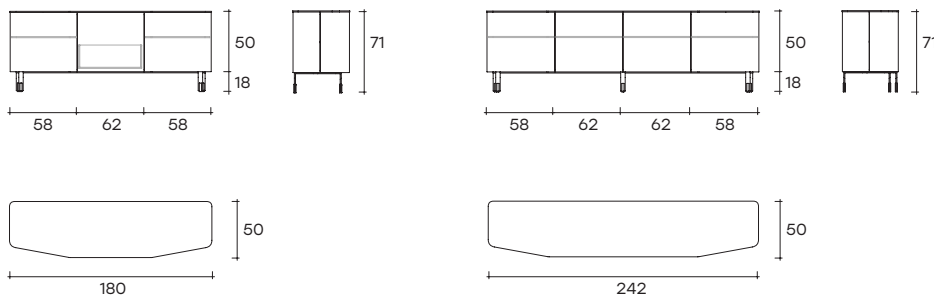

plana

DESIGN
STUDIO KLASS

modello registrato
registered model

portata sul piano: 30 kg
load capacity on top: 30 kg

Madia con struttura
in legno laccato
"Grigio Lava", ante
in vetro extralight
acidato da 6 mm
curvato
e retroverniciato
con tinte speciali
effetto materico,
piano in vetro
extralight da 10 mm
retroverniciato.

Cupboard with
"Lava Grey" lacquered
wood structure,
doors in 6 mm curved
extralight acid-etched
glass, back-lacquered
with special finish,
textured effect.
Top in 10 mm
back-lacquered
extralight glass.

dimensioni L, P, H
dimensions L, W, H
(cm)

	COD./CODE	L	P/W	H	peso netto net weight (kg)	peso lordo gross weight (kg)	volume imballo package volume (m ³)
Ante in vetro extralight acidato retroverniciato in tinta Cat.3. Piano in vetro extralight retroverniciato "Marrone Mica". <i>Doors in extralight acid-etched back-lacquered glass - color Cat.3. Top in extralight glass, back-lacquered "Mica Brown" finish.</i>	PL180-GL /VXA-	180	50	71	-	-	-
	PL242-GL /VXA-	242	50	71	-	-	-
Ante in vetro extralight acidato retroverniciato in tinta Cat.3. Piano in vetro extralight retroverniciato "Grigio Fango". <i>Doors in extralight acid-etched back-lacquered glass -color Cat.3. Top in extralight glass, back-lacquered "Mud Grey" finish.</i>	PL180-GF /VXA-	180	50	71	-	-	-
	PL242-GF /VXA-	242	50	71	-	-	-
Ante in vetro extralight acidato retroverniciato in tinta Cat.3. Piano in vetro extralight retroverniciato "Grigio Olivo". <i>Doors in extralight acid-etched back-lacquered glass - color Cat.3. Top in extralight glass, back-lacquered "Olive Grey" finish.</i>	PL180-GO /VXA-	180	50	71	-	-	-
	PL242-GO /VXA-	242	50	71	-	-	-